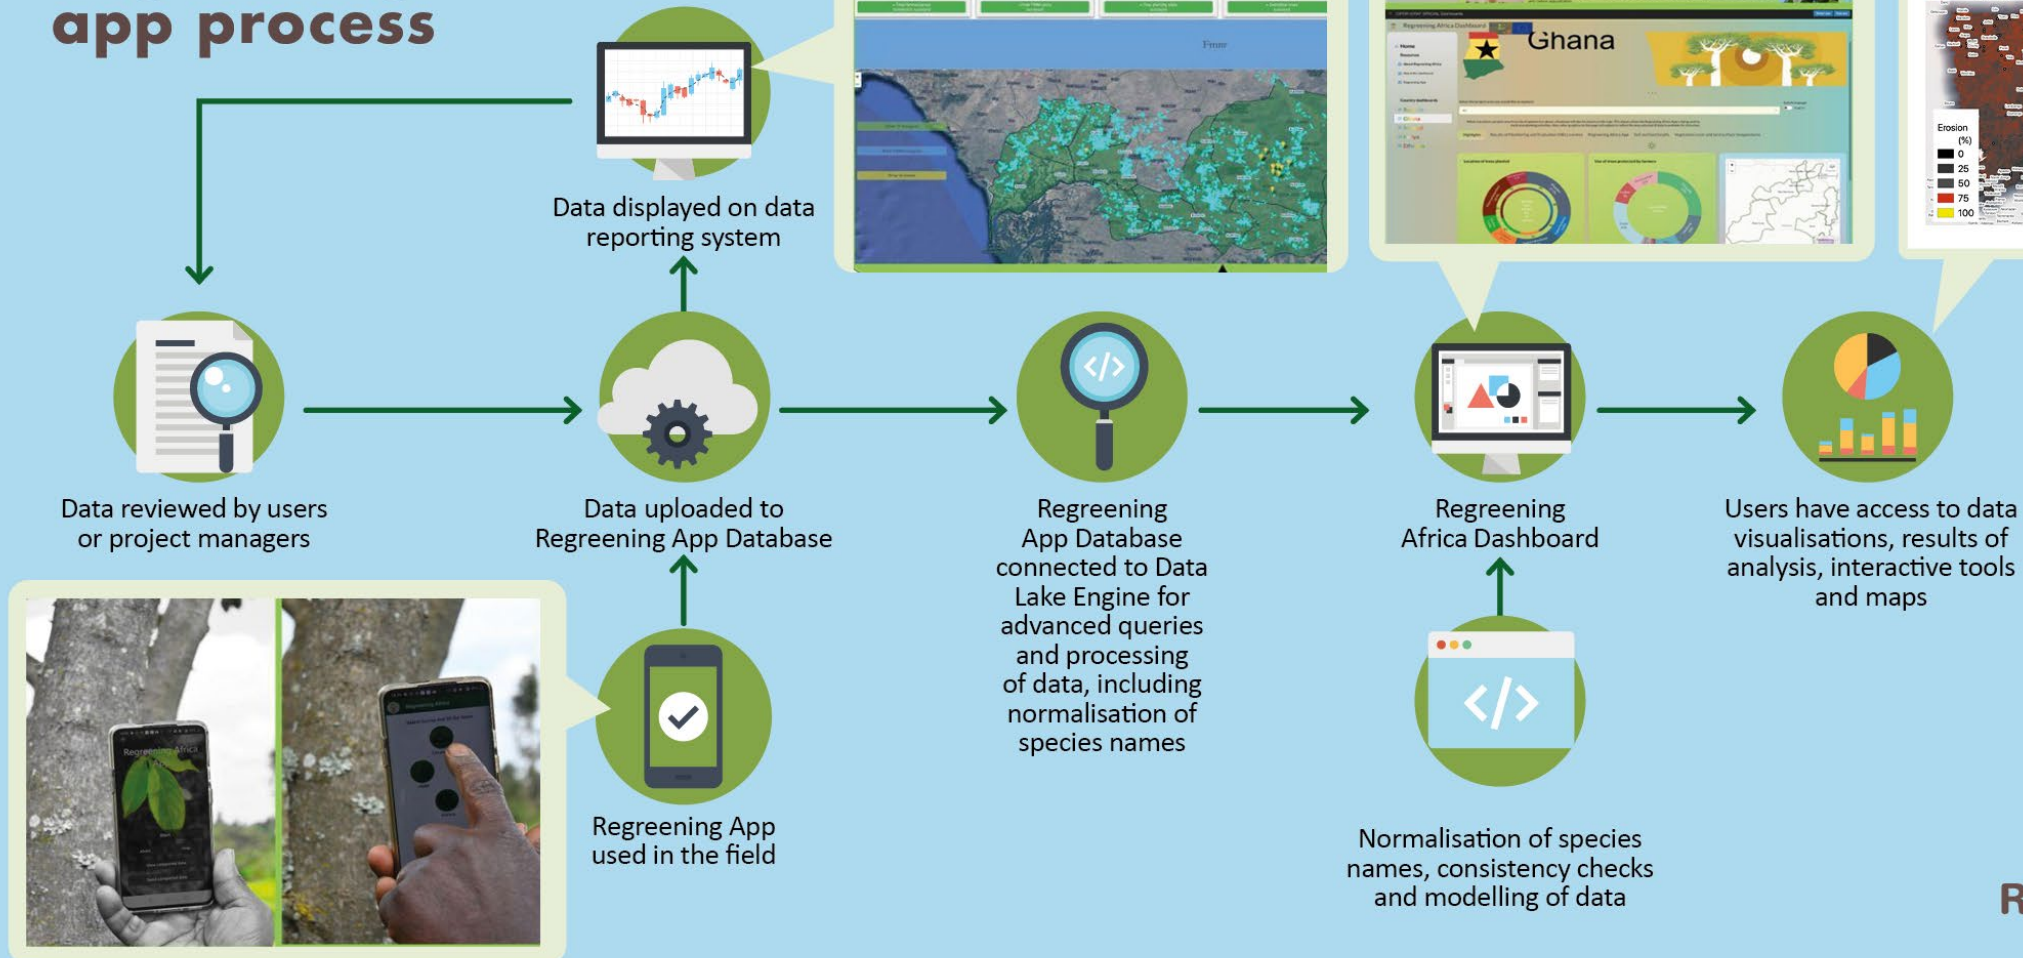

# THE REGREENING AFRICA APP

What is unique about the app?

**Data collected through the App is freely and instantly available** to the users and various outputs from the synthesis of the data, such as critical land health indicators, are then shared with the public through the Regreening Africa Dashboard.

# THE REGREENING AFRICA APP

What is unique about the app?

Project implementors are able to use the data for **real-time decision support in project implementation and monitoring.**

# THE REGREENING AFRICA APP

What is unique about the app?

Data collected using the App is combined with **spatial assessment of land health and can be applied in soil carbon monitoring**, relating directly to climate neutrality goals or restoration targets.

## Regreening Africa app process

Examples of indicator maps for northern Ghana, the maps are generated for each country at 30 m spatial resolution to assess spatial variations and changes over time