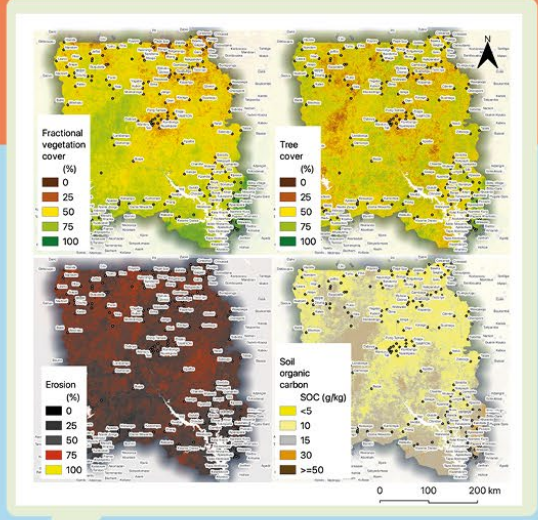

# THE REGREENING AFRICA APP

What is unique about the app?

Data collected using the App is combined with **spatial assessment of land health and can be applied in soil carbon monitoring**, relating directly to climate neutrality goals or restoration targets.

## Regreening Africa app process

Examples of indicator maps for northern Ghana, the maps are generated for each country at 30 m spatial resolution to assess spatial variations and changes over time