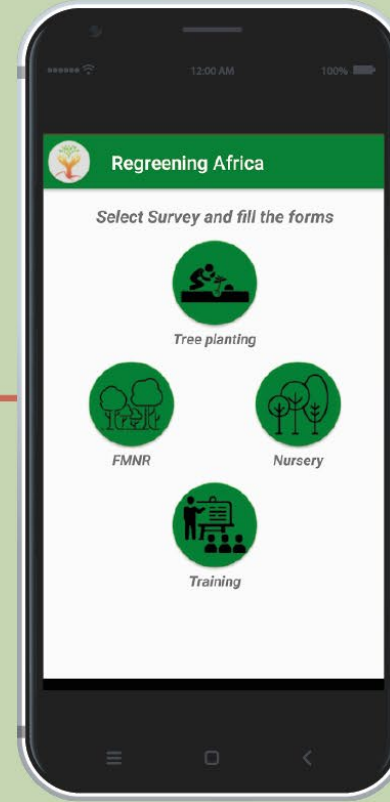

Start up App