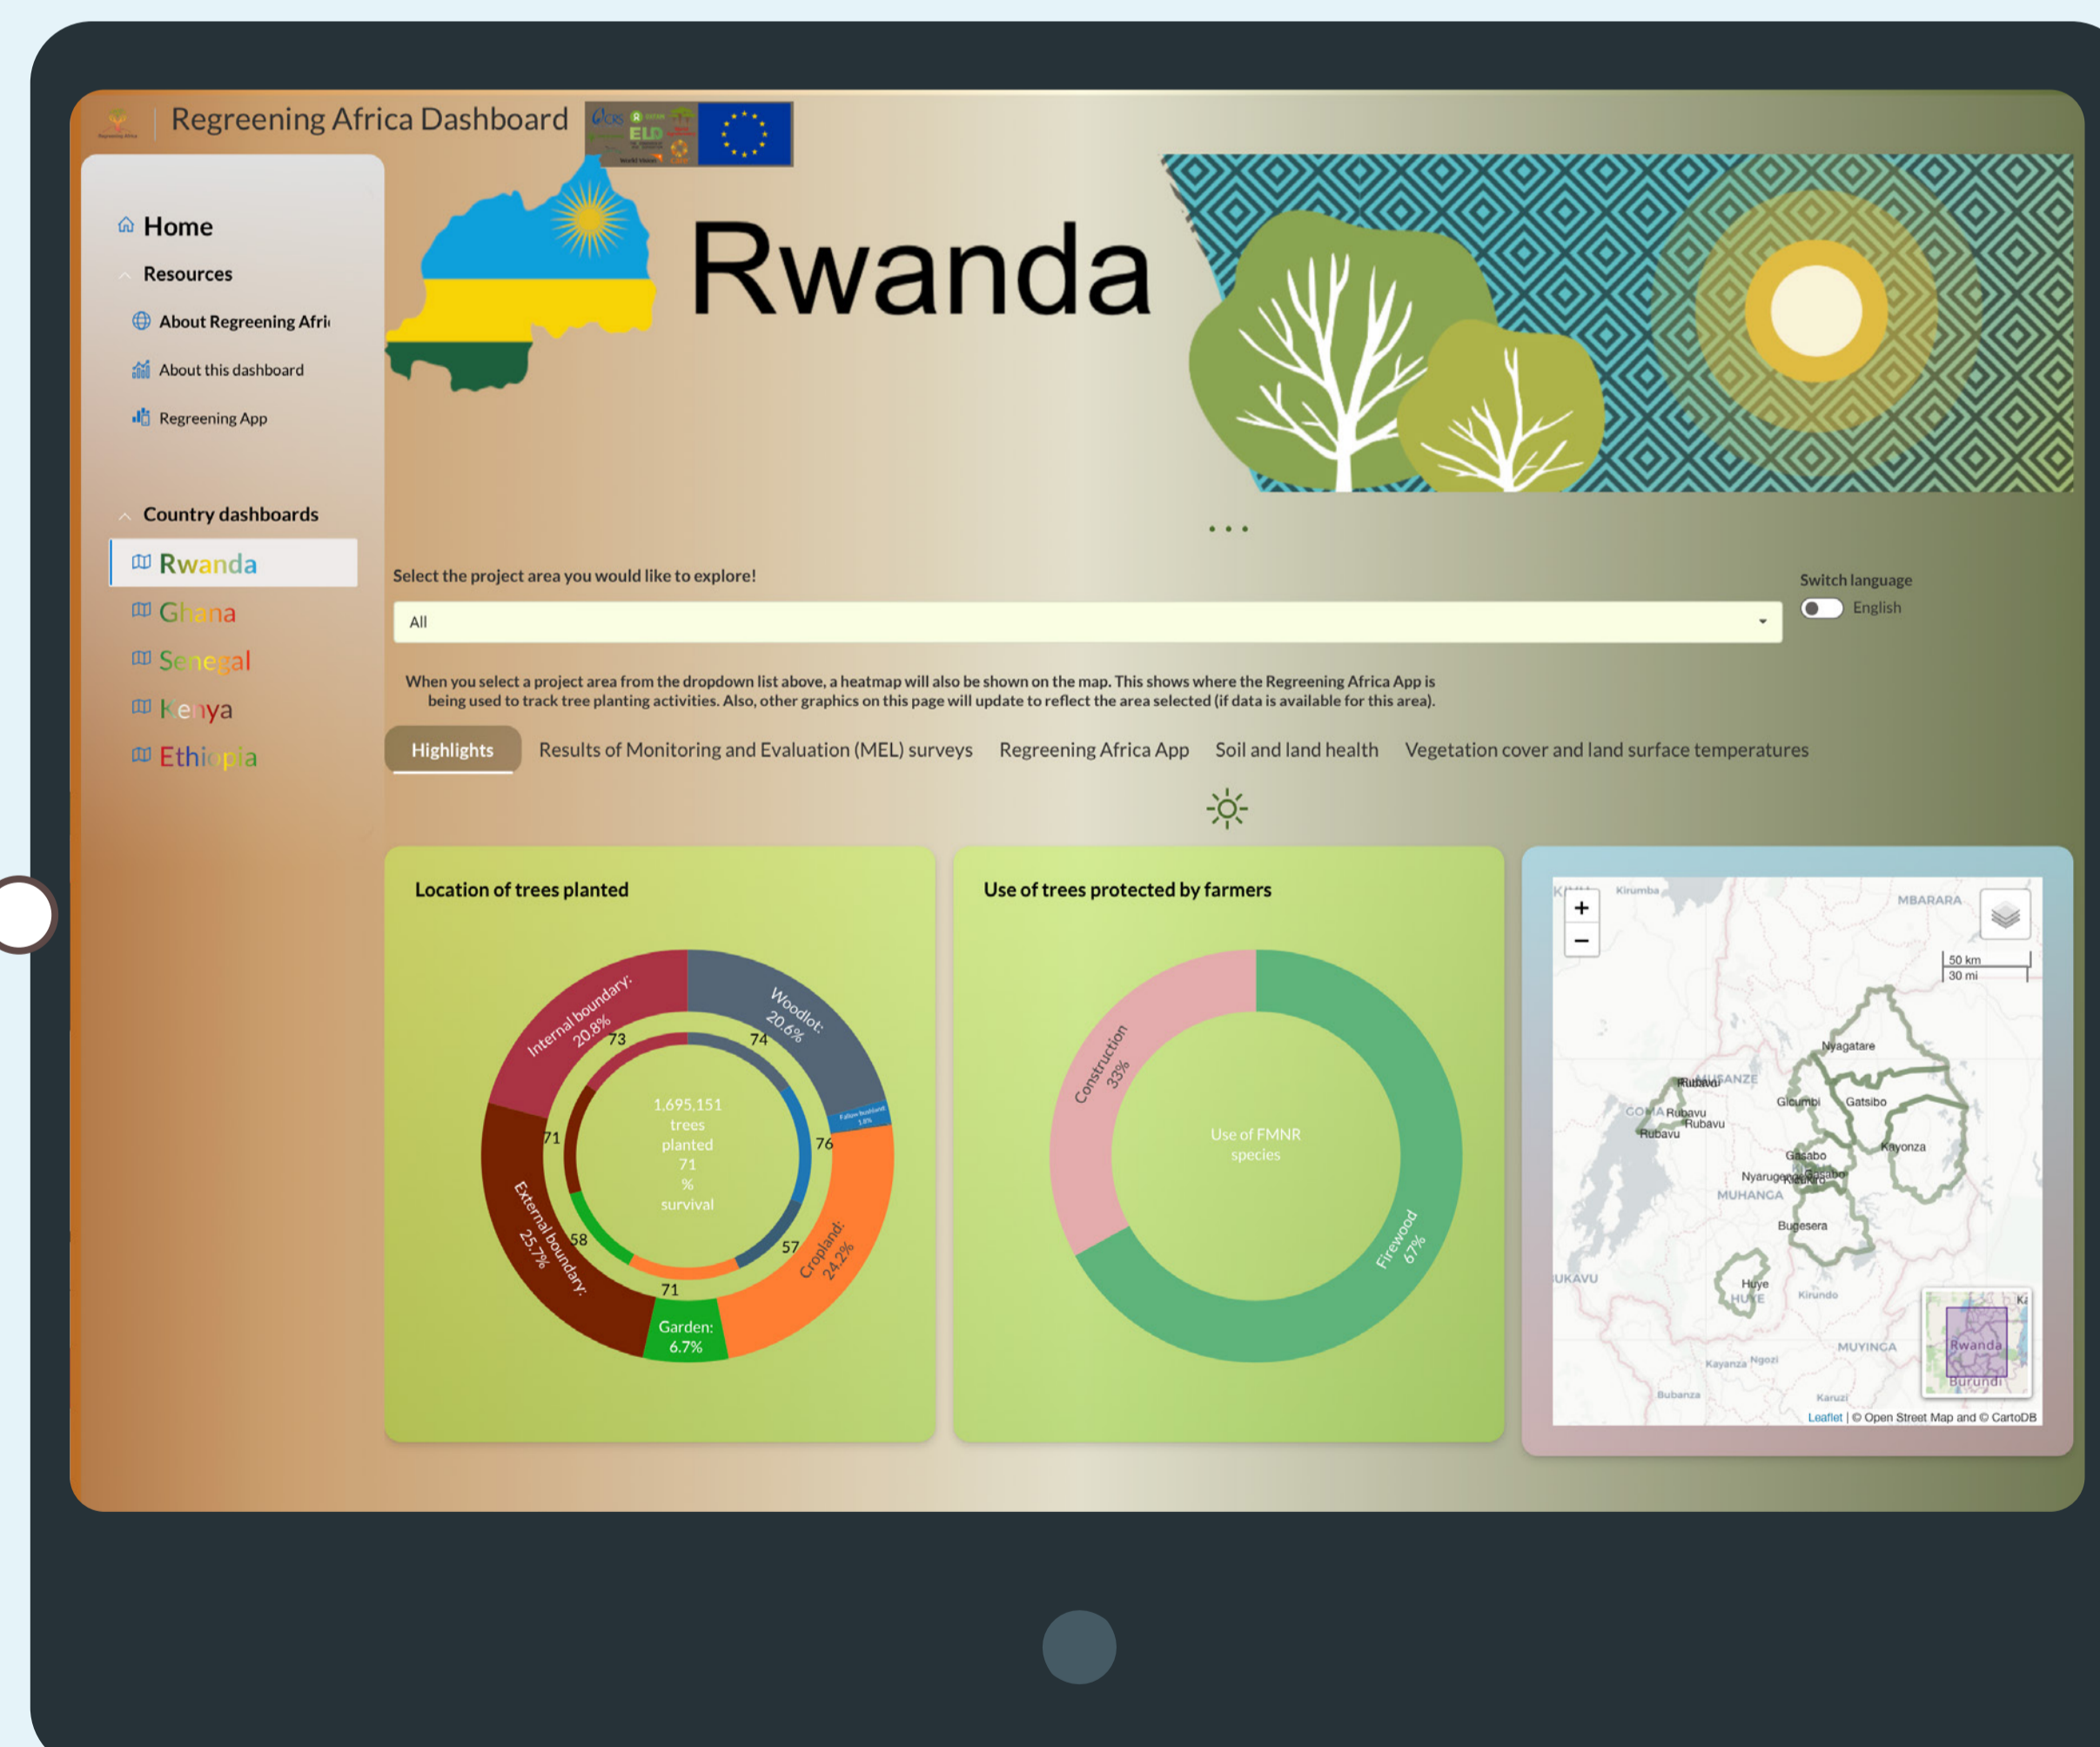

RESULTS OF MONITORING AND EVALUATION (MEL) SURVEYS

REGREENING AFRICA APP

REGREENING AFRICA APP

PROJECT HIGHLIGHTS

VEGETATION COVER AND LAND SURFACE TEMPERATURE

SOIL AND LAND HEALTH