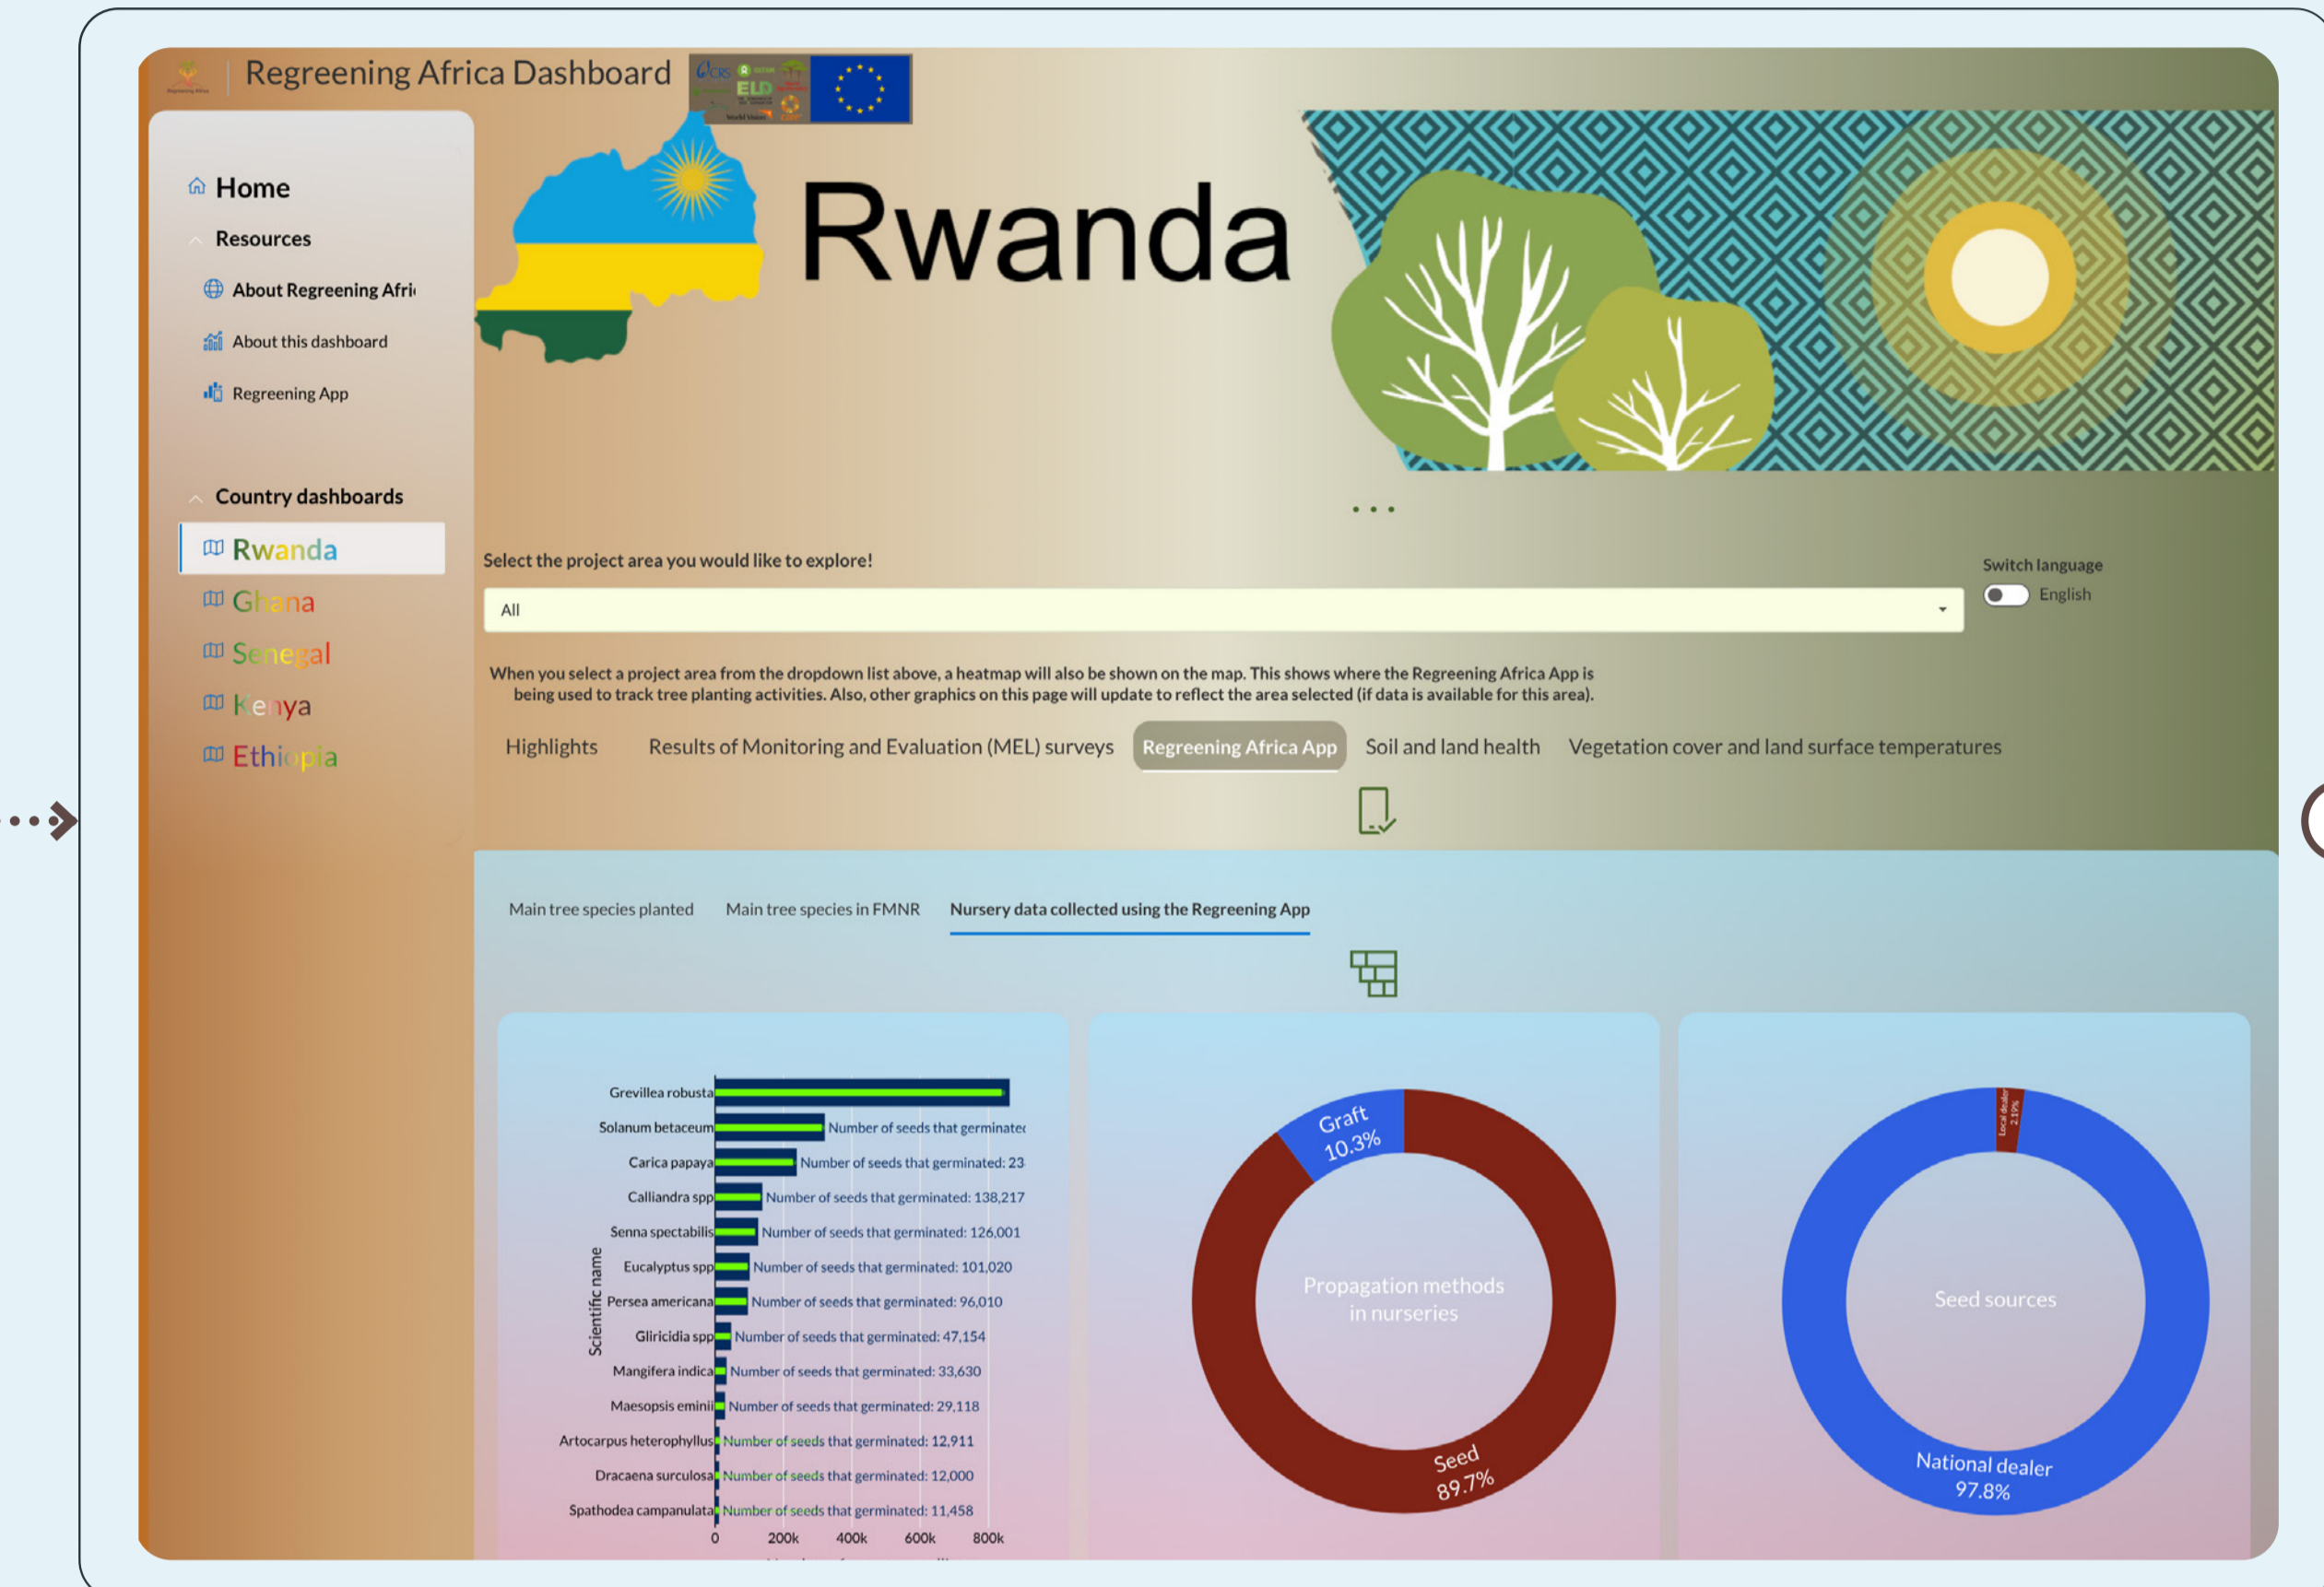

RESULTS OF MONITORING AND EVALUATION (MEL) SURVEYS

REGREENING AFRICA APP

REGREENING AFRICA APP

PROJECT HIGHLIGHTS

VEGETATION COVER AND LAND SURFACE TEMPERATURE

SOIL AND LAND HEALTH