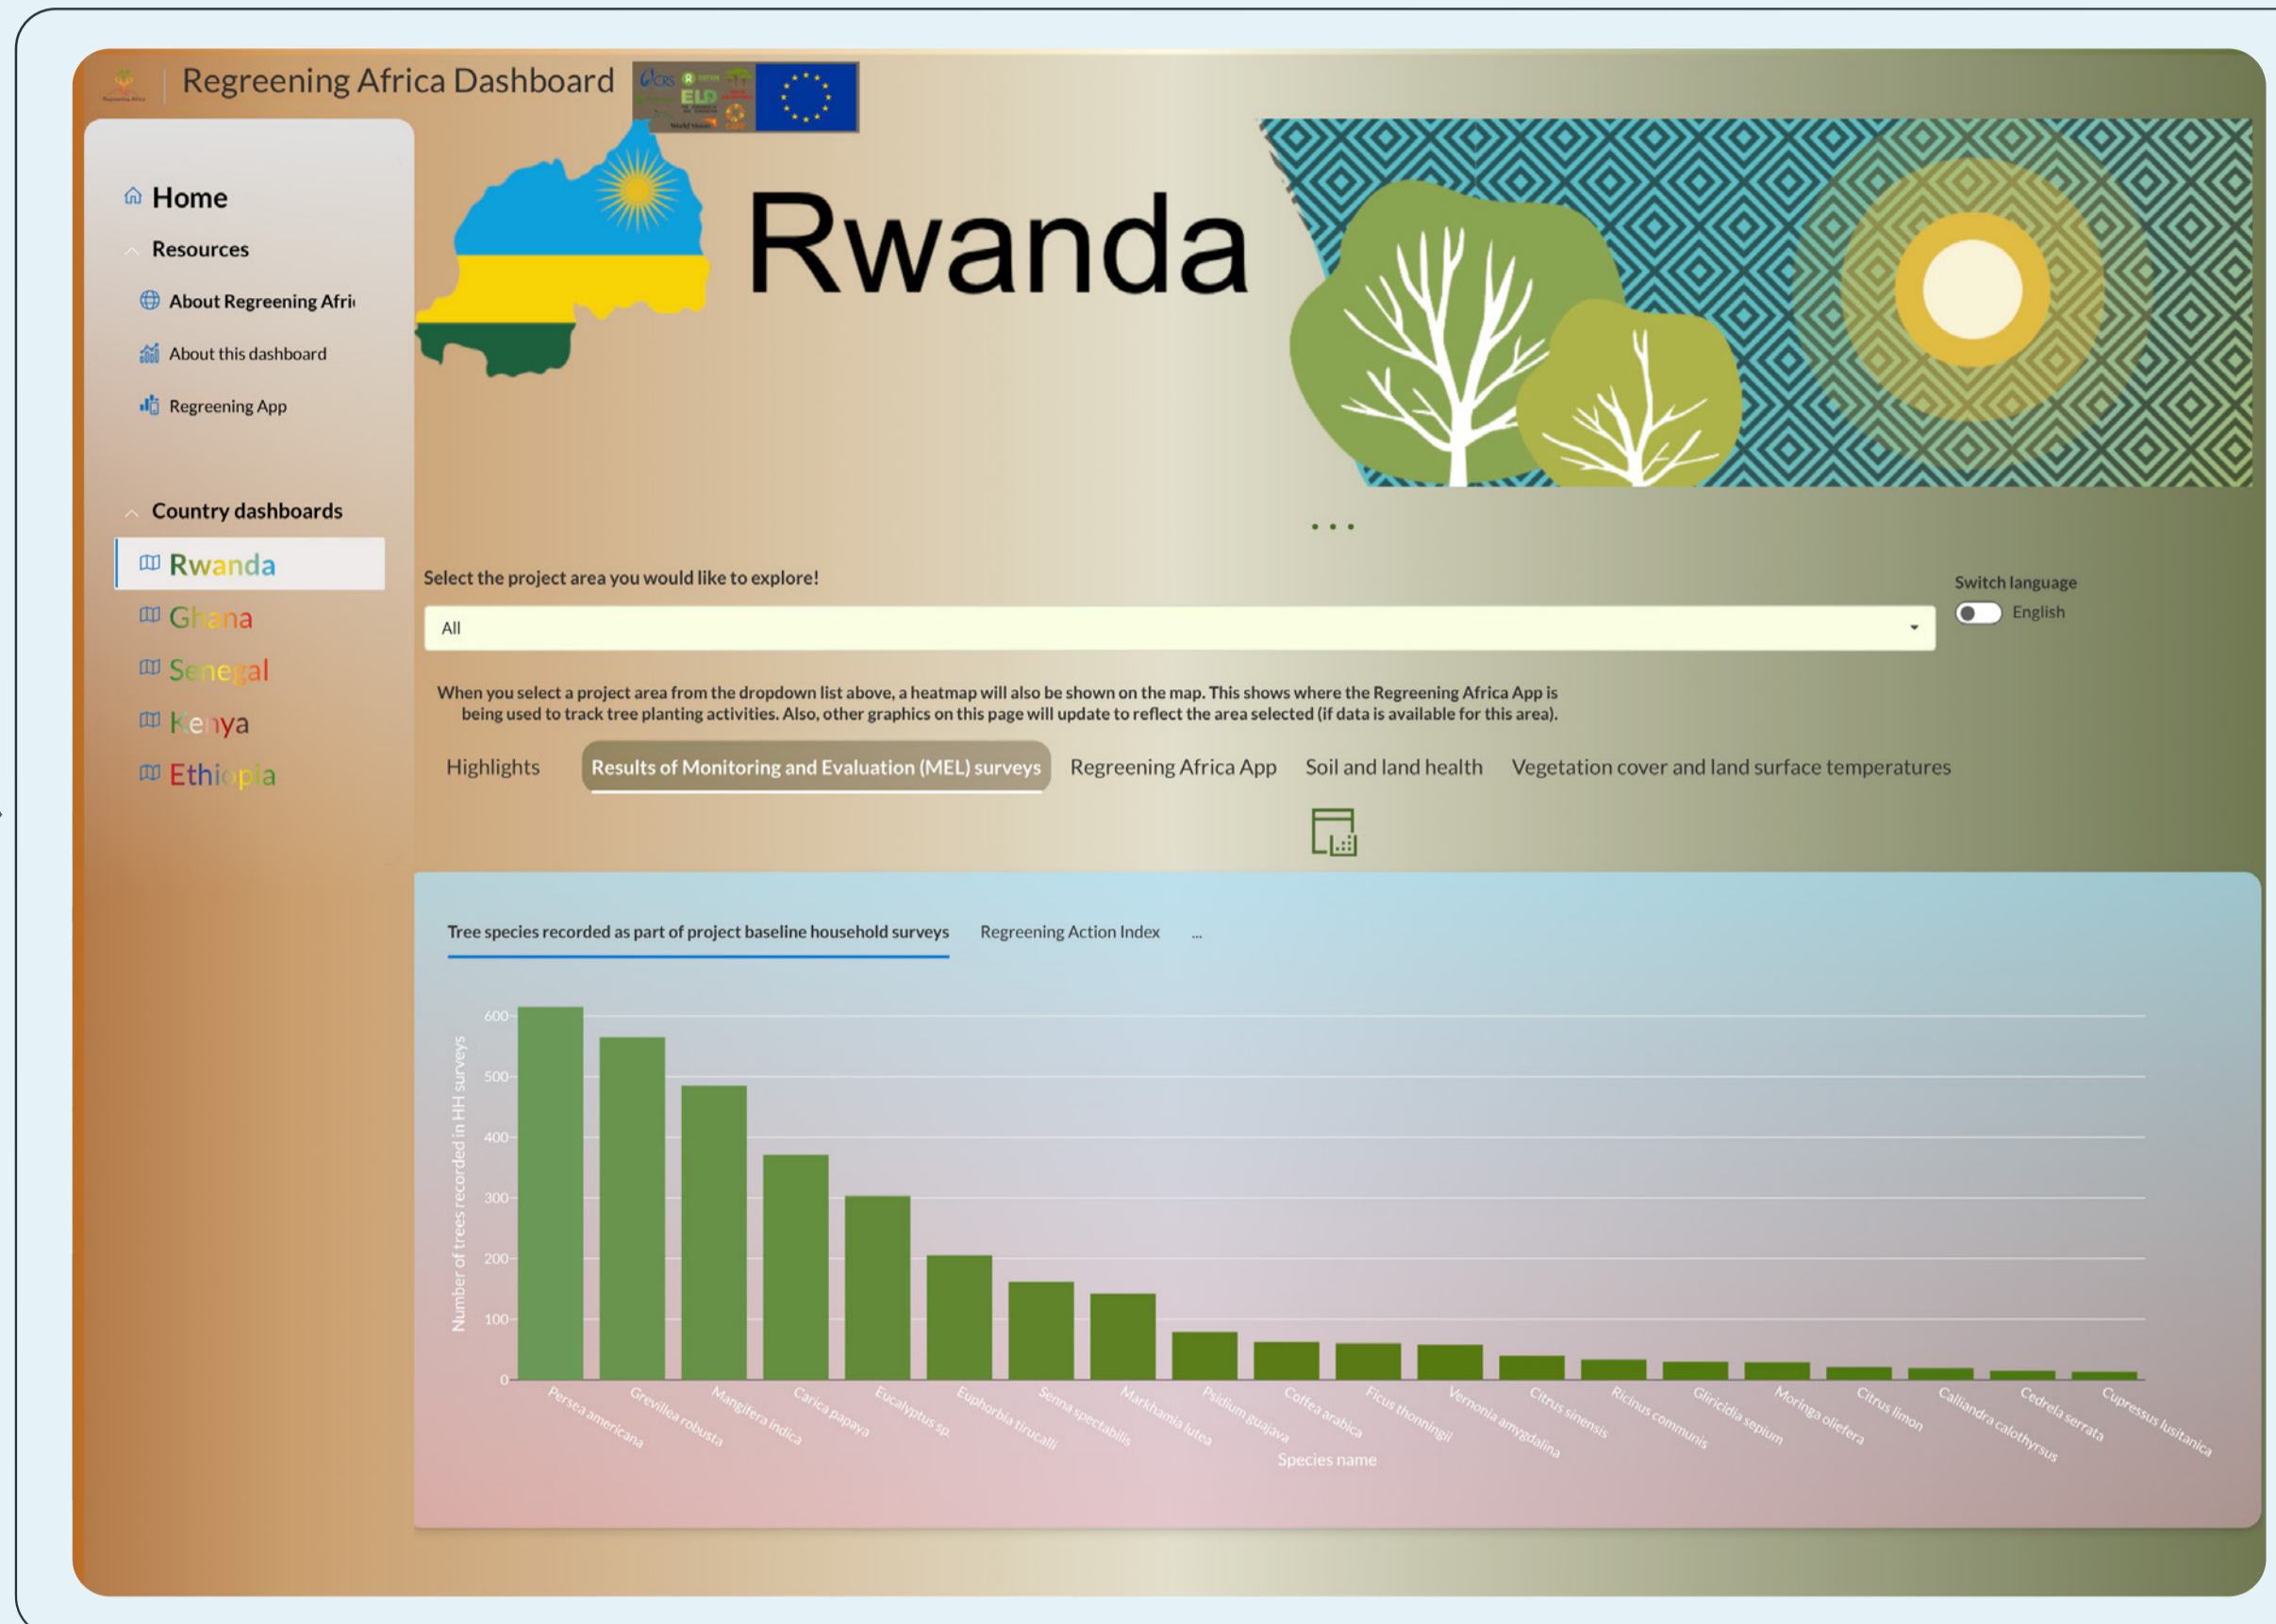

RESULTS OF MONITORING AND EVALUATION (MEL) SURVEYS

REGREENING AFRICA APP

REGREENING AFRICA APP

PROJECT HIGHLIGHTS

VEGETATION COVER AND LAND SURFACE TEMPERATURE

SOIL AND LAND HEALTH