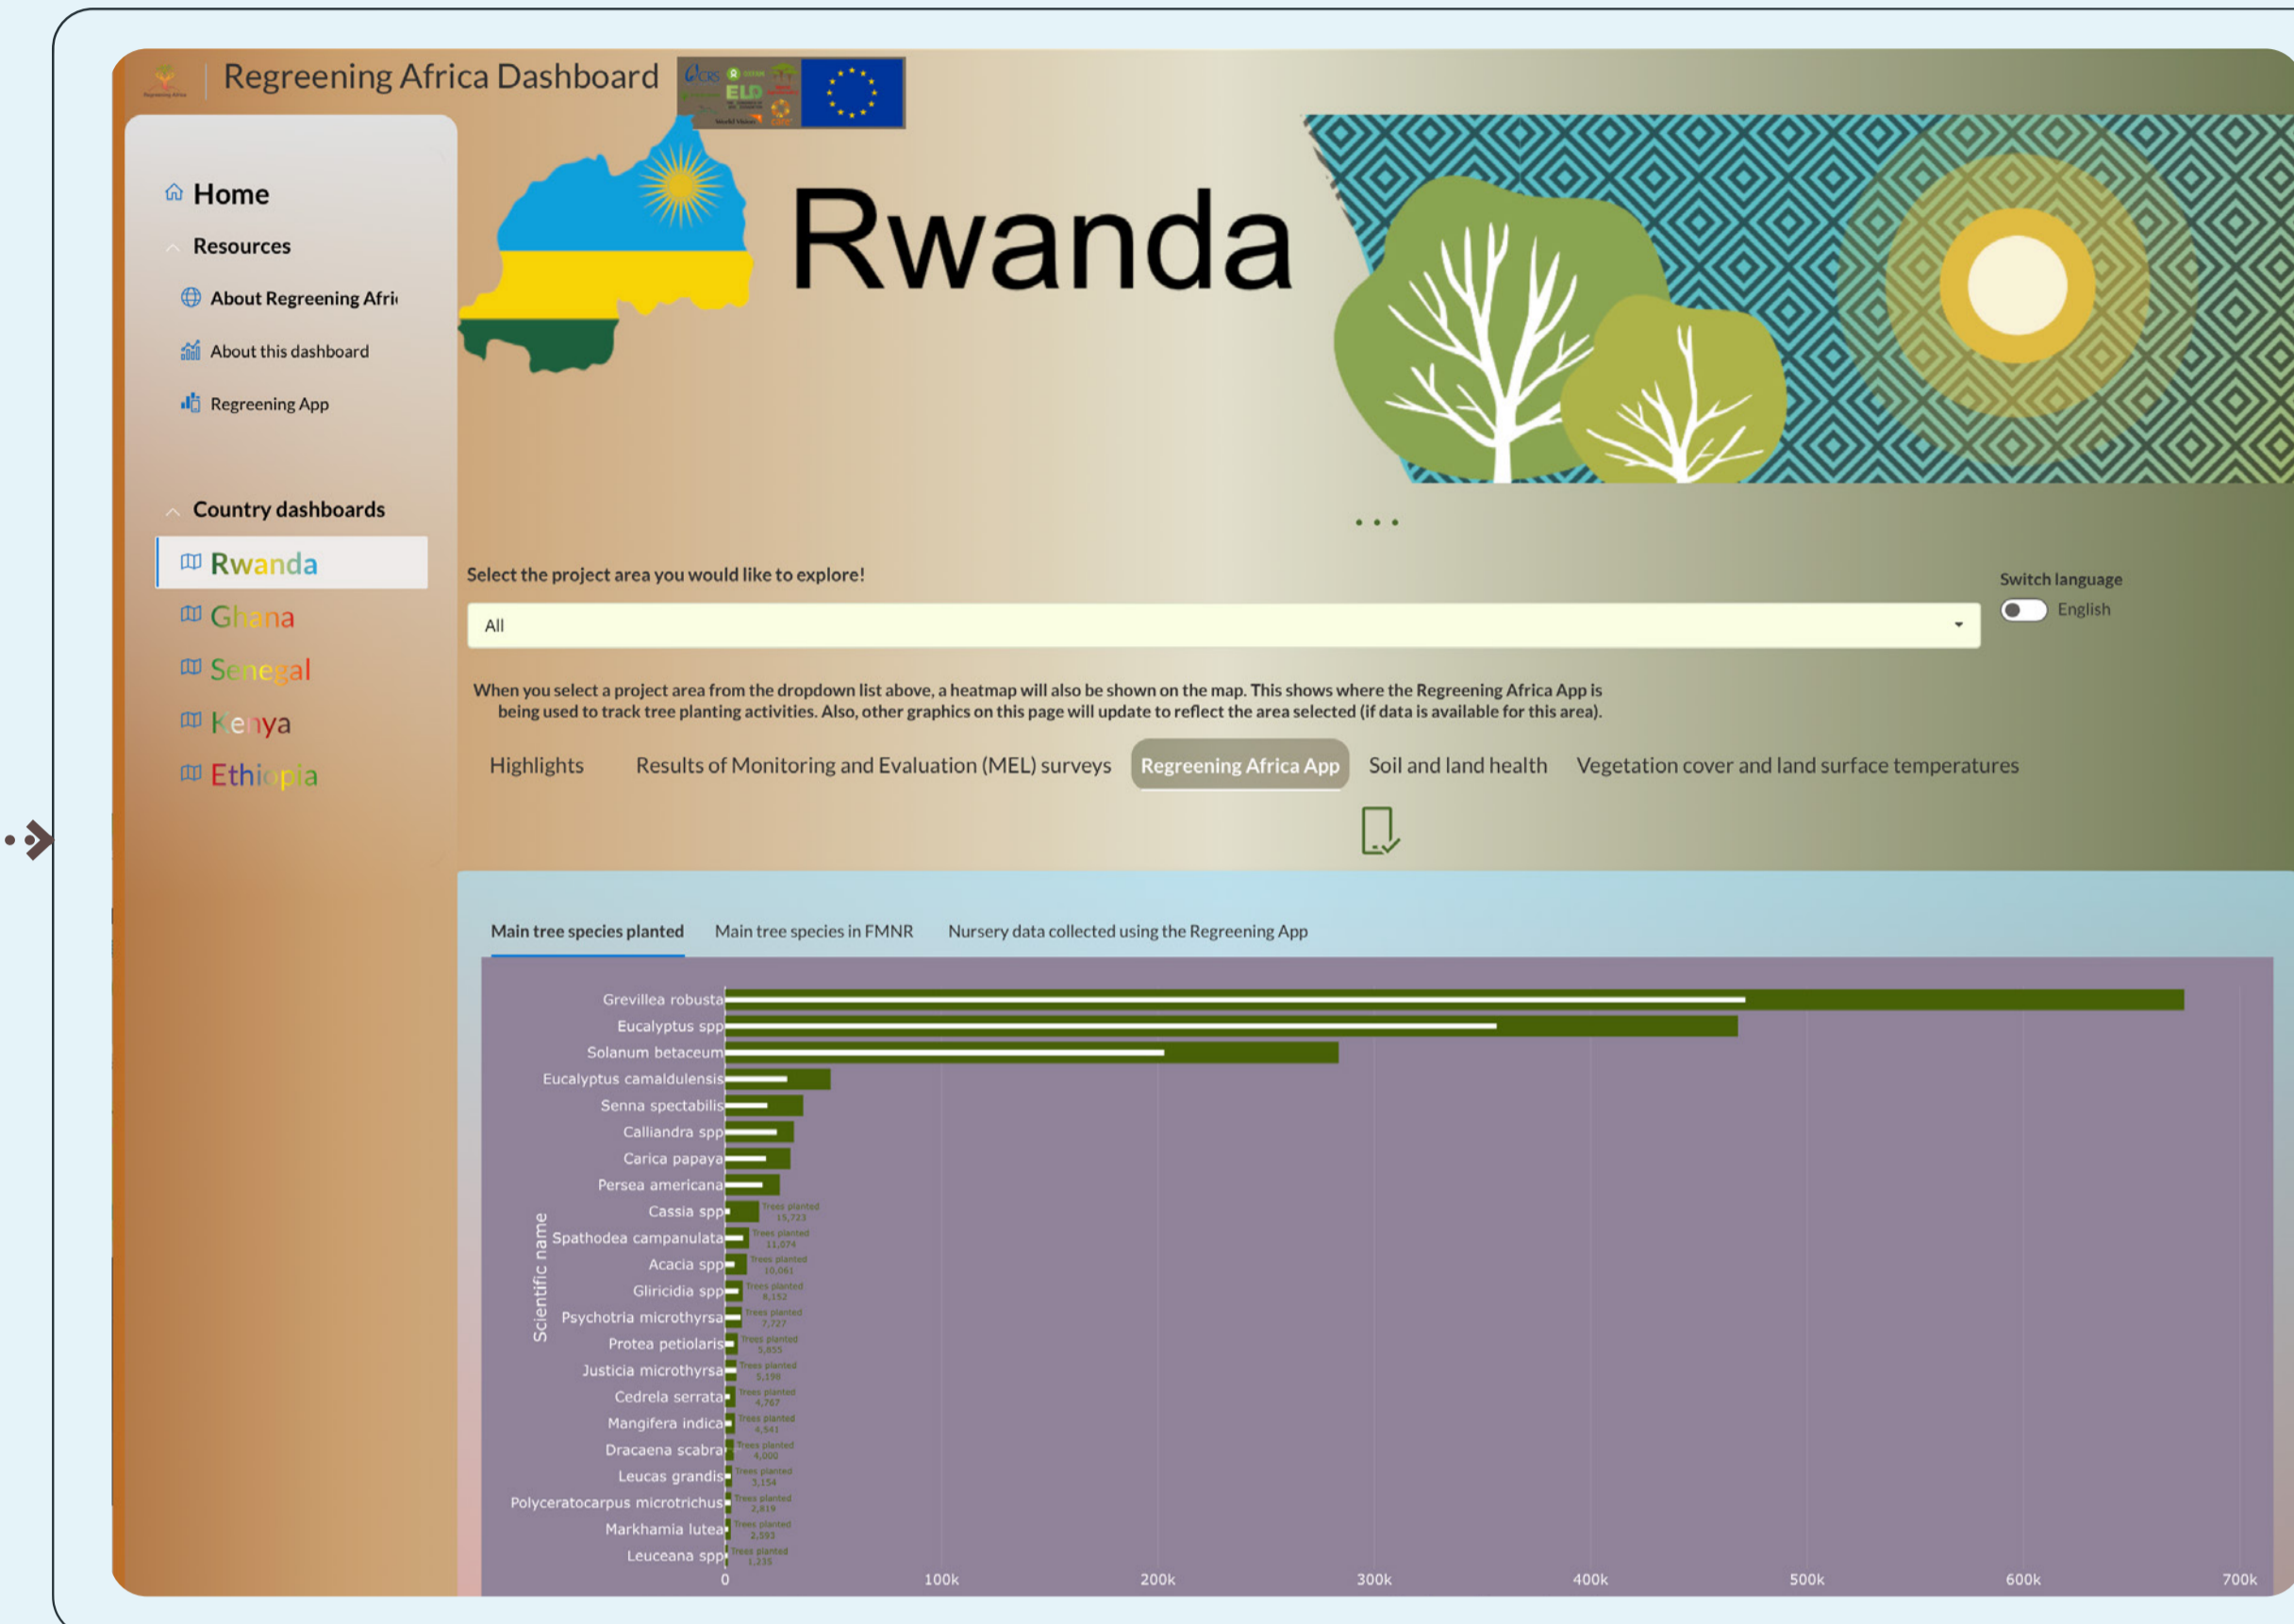

RESULTS OF MONITORING AND EVALUATION (MEL) SURVEYS

REGREENING AFRICA APP

REGREENING AFRICA APP

PROJECT HIGHLIGHTS

VEGETATION COVER AND LAND SURFACE TEMPERATURE

SOIL AND LAND HEALTH